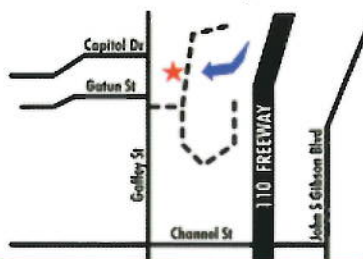

CENTRAL LOS ANGELES

LA-GLENDALE SAFE CENTER
4600 Colorado Blvd. Los Angeles CA 90039
Sat & Sun 9a.m - 3p.m.

WEST LOS ANGELES

U.C.L.A. SAFE CENTER
550 Charles E. Young Dr. West Los Angeles CA 90095
Thur, Fri & Sat 8a.m - 2p.m.

E-waste is only collected Sat. at this location

PLAYA DEL REY

HYPERION SAFE CENTER
7660 West Imperial Highway. Gate B
Playa Del Rey CA 90293 / Sat & Sun 9a.m - 3p.m.

HARBOR AREA

GAFFEY ST. SAFE CENTER
1400 N. Gaffey St. San Pedro, CA 90731
Sat & Sun 9a.m - 3p.m.

For Information, Please Call:

1-800-773-CITY
(2489)

www.lacitysan.org

EAST LOS ANGELES

WASHINGTON BLVD. SAFE CENTER
2649 E. Washington Blvd. Los Angeles, CA 90021
Sat & Sun 9a.m - 3p.m.

NORTH VALLEY

NICOLE BERNSON SAFE CENTER
10241 N. Balboa Blvd. Northridge CA 91325
Sat & Sun 9a.m - 3p.m.

PLAYA DEL REY

HYPERION SAFE CENTER
7660 West Imperial Highway, Gate B
Playa Del Rey CA 90293
Sábado y Domingo 9a.m - 3p.m.

HARBOR AREA

GAFFEY ST. SAFE CENTER
1400 N. Gaffey St. San Pedro, CA 90731
Sábado y Domingo 9a.m - 3p.m.