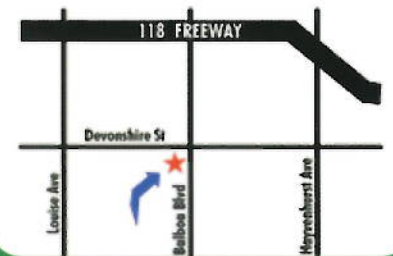

For Information, Please Call:

1-800-773-CITY
(2489)

www.lacitysan.org

EAST LOS ANGELES

WASHINGTON BLVD. SAFE CENTER
2649 E. Washington Blvd. Los Angeles, CA 90021
Sat & Sun 9a.m - 3p.m.

NORTH VALLEY

NICOLE BERNSON SAFE CENTER
10241 N. Balboa Blvd. Northridge CA 91325
Sat & Sun 9a.m - 3p.m.